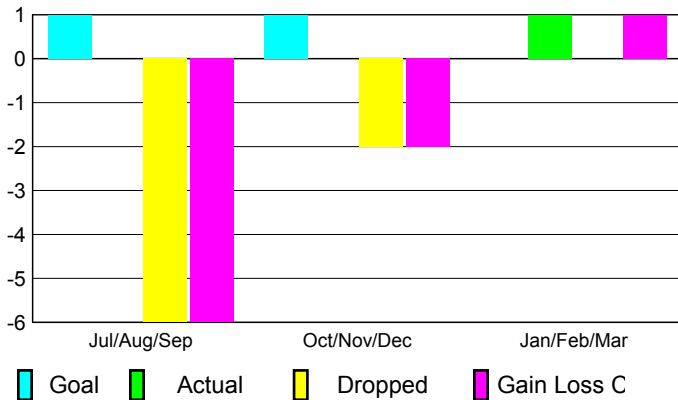

2009-2010 GMT Quarterly Report for District (or Undistricted) **District 330 B**

GMT: **Shinobu Goto**

Location: **JAPAN**

GMT CA: **5**

CLUBS

Club Results
2009-2010

Clubs
2008-2009

Month	New Club	Actual New	Actual Dropped	Gain/Loss of	Gain/Loss of
	Goal	Clubs	Clubs	Clubs	Clubs
Jul/Aug/Sep	1	0	-6	-6	1
Oct/Nov/Dec	1	0	-2	-2	-2
Jan/Feb/Mar	0	1	0	1	-2
Totals	2	1	-8	-7	-3

Club Results 2009-2010

Goal, New, Dropped, Gain/Loss

Comparison of Club Gain/Loss

Current Year Compared to the Previous Year

YTD Status Quo Clubs 2009-2010

Status Quo Clubs Compared to Status Quo Members

MEMBERSHIP