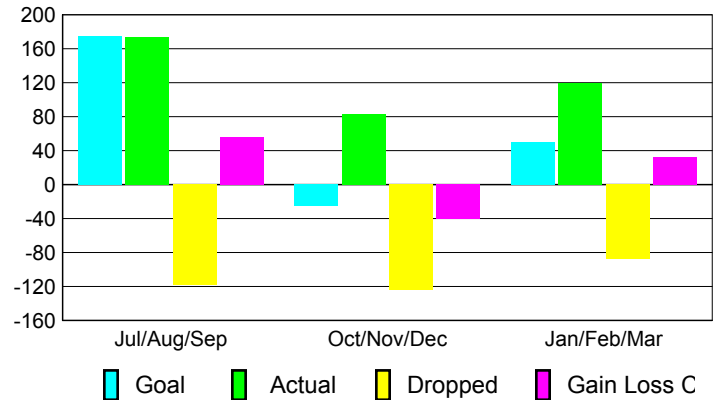

Membership Results 2009-2010

Goal, New, Dropped, Gain/Loss

Comparison of Membership Gain/Loss

Current Year Compared to the Previous Year