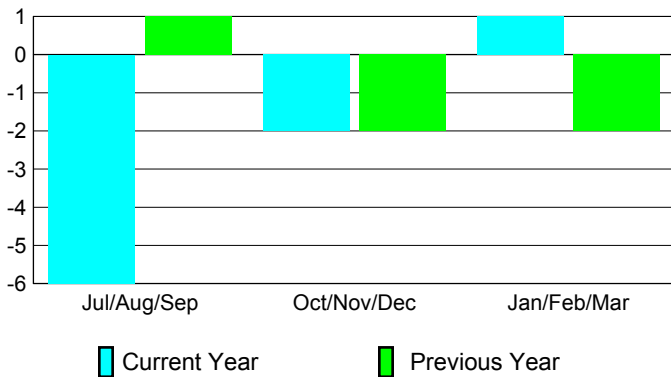

2009-2010 GMT Quarterly Report for District (or Undistricted) **District 330 B**

GMT: **Shinobu Goto**

Location: **JAPAN**

GMT CA: **5**

CLUBS

Club Results
2009-2010

Clubs
2008-2009

Month	New Club	Actual New	Actual Dropped	Gain/Loss of	Gain/Loss of
	Goal	Clubs	Clubs	Clubs	Clubs
Jul/Aug/Sep	1	0	-6	-6	1
Oct/Nov/Dec	1	0	-2	-2	-2
Jan/Feb/Mar	0	1	0	1	-2
Totals	2	1	-8	-7	-3

Club Results 2009-2010

Goal, New, Dropped, Gain/Loss

Comparison of Club Gain/Loss

Current Year Compared to the Previous Year

YTD Status Quo Clubs 2009-2010

Status Quo Clubs Compared to Status Quo Members

MEMBERSHIP