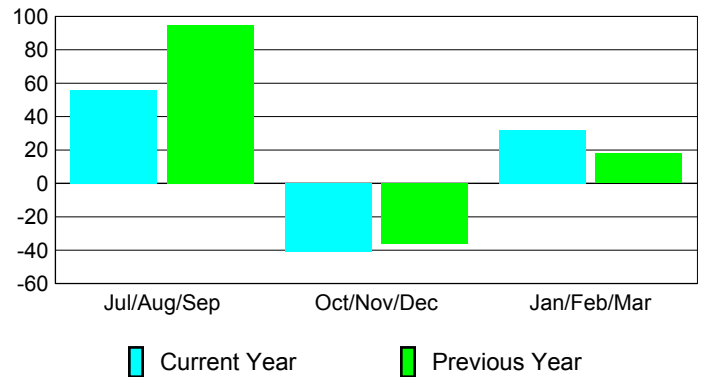

Membership Results
2009-2010

Membership
2008-2009

Month	Net Memb	Actual New	Actual Dropped	Gain/Loss of	Gain/Loss of
	Goal	Memb	Memb	Memb	Memb
Jul/Aug/Sep	175	174	-118	56	95
Oct/Nov/Dec	-25	83	-124	-41	-36
Jan/Feb/Mar	50	120	-88	32	18
Totals	200	377	-330	47	77

Membership Results 2009-2010

Goal, New, Dropped, Gain/Loss

Comparison of Membership Gain/Loss

Current Year Compared to the Previous Year

Gender Comparison 2009-2010

Jul/Aug/Sep

Oct/Nov/Dec

Jan/Feb/Mar